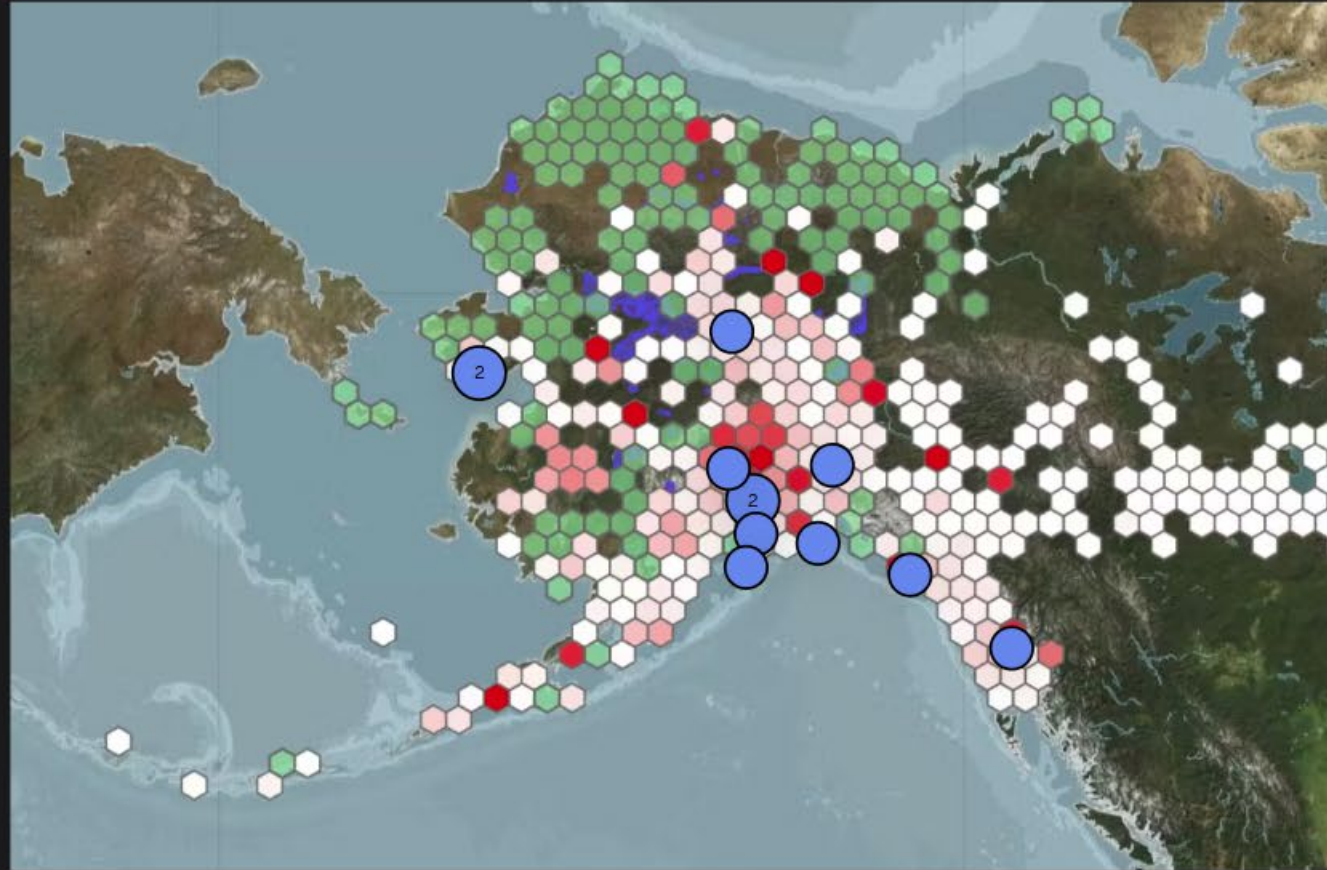

Where is your area of concern (Place your dot there)? Are there documented invasive species there? (google "AKepic UAA")

Look at your books... what species it this!?

What species is this?

What species is this?

This species is invasive across all of Alaska.

Do you have species of concern? If so, what are they?

Humans

Musk ox

Sweet clover

Chokecherry. Hawkweed. Pike. Zebra mussels

Hawkweed

Eelgrass - looking to learn what is out competing this crucial subsistence species in our lagoons!