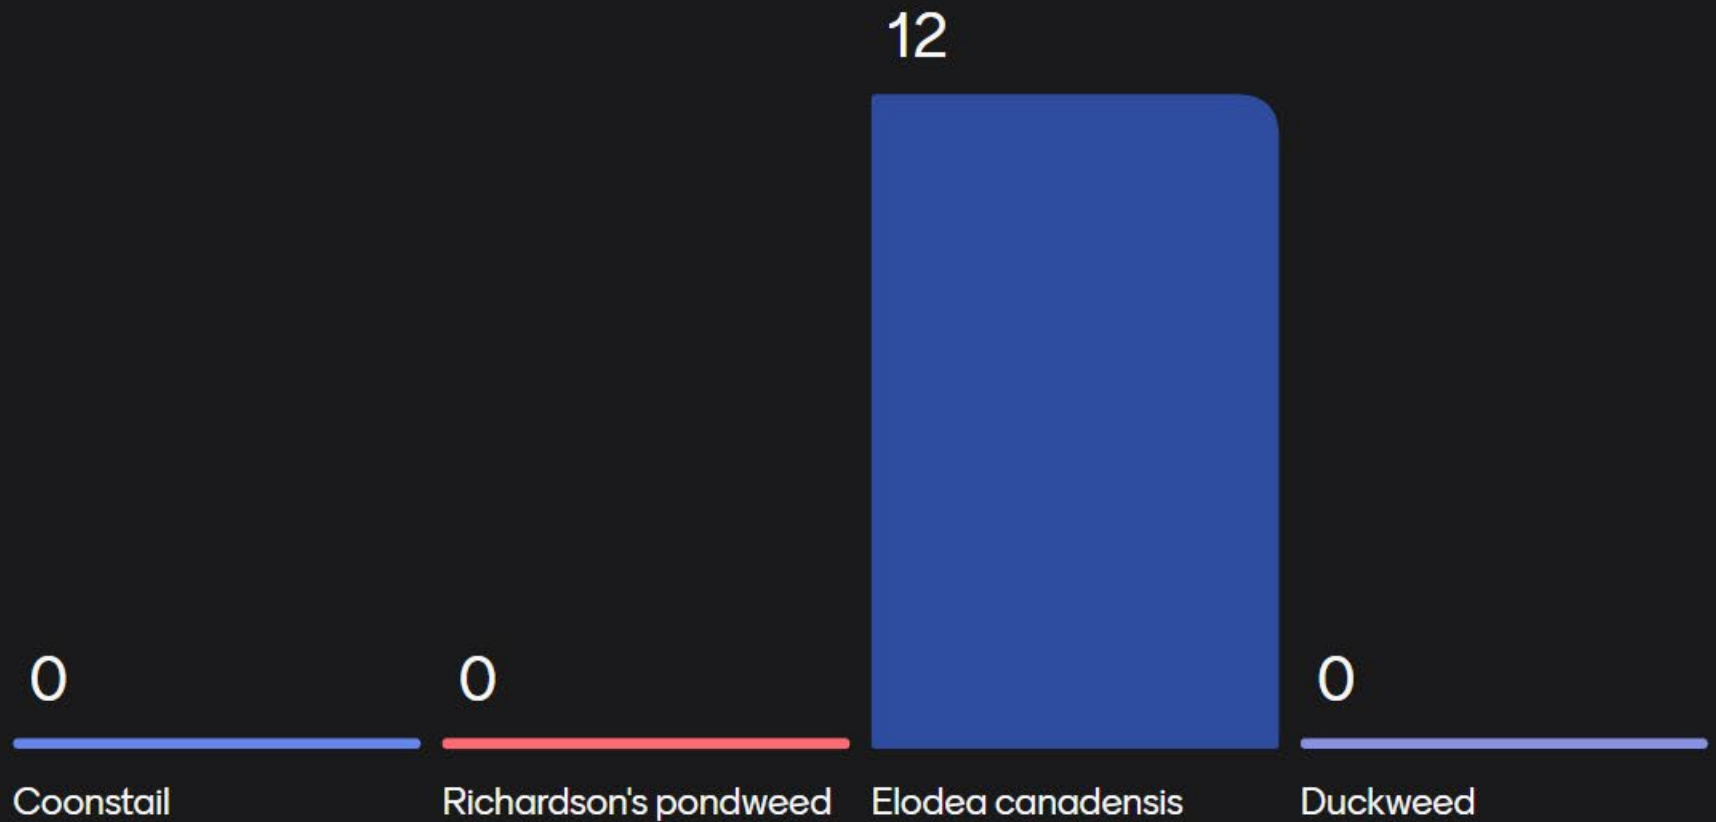

Where is your area of concern (Place your dot there)? Are there documented invasive species there? (google "AKepic UAA")

Look at your books... what species it this!?

What species is this?

What species is this?

This species is invasive across all of Alaska.

Do you have species of concern? If so, what are they?

Humans

Musk ox

Sweet clover

Chokecherry. Hawkweed. Pike. Zebra mussels

Hawkweed

Eelgrass - looking to learn what is out competing this crucial subsistence species in our lagoons!