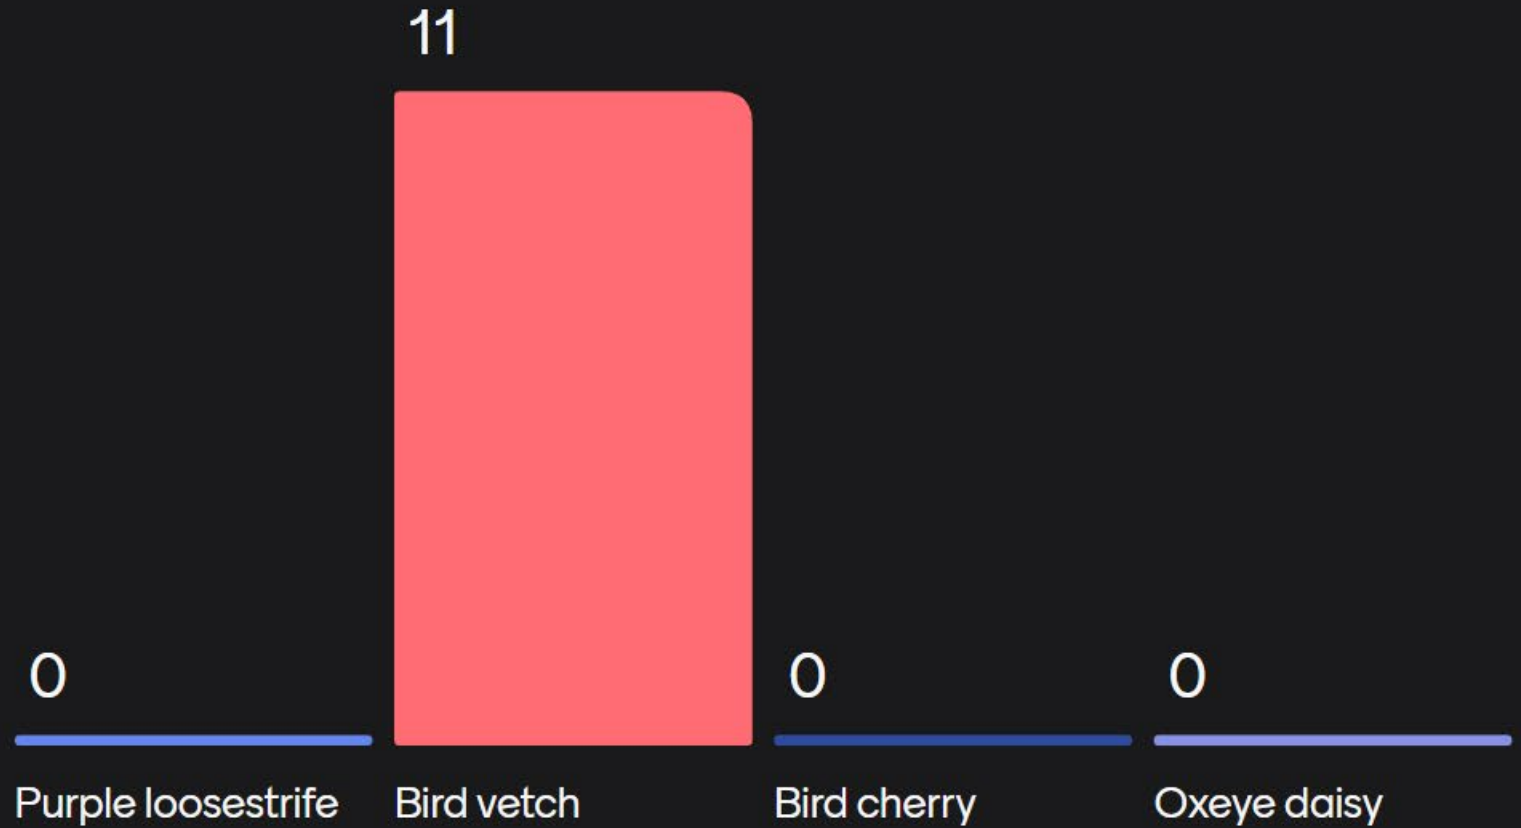

Where is your area of concern (Place your dot there)? Are there documented invasive species there? (google "AKepic UAA")

Look at your books... what species it this!?

What species is this?

What species is this?

This species is invasive across all of Alaska.

Do you have species of concern? If so, what are they?

Humans

Musk ox

Sweet clover

Chokecherry. Hawkweed. Pike. Zebra mussels

Hawkweed

Eelgrass - looking to learn what is out competing this crucial subsistence species in our lagoons!